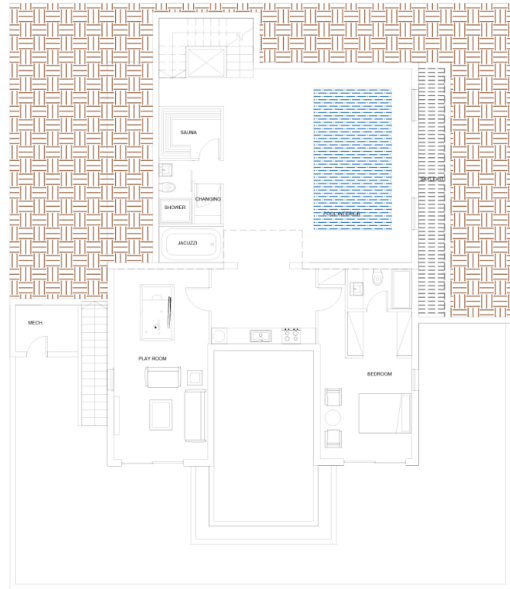

OUR PHONES

+357 25 351 888 Cyprus
+357 99 727 772 Cyprus
0 808 234 4510 UK
8 800 333 48 77 Russia

OUR ADDRESS

Athena Court B, 124 Amathountas Avenue, 4532, Limassol, Cyprus.
mail@reluxestates.com
http://cyprusproperty.info
ICQ: 646-307-662 Skype: Relux_Estates

BASEMENT PLAN

ID 1005909
Paphos, Timi
Villa

Price for sale: € 995 000

This unique mansion is located on the hills of Ellioudia Village in Paphos, enjoying unobstructed sea and mountain views. Consisting of Five (5) Bedrooms all enjoying the Paphos coastline and sunsets. Double Covered Parking, Separate Service Area, Covered BBQ area all built to a High Aesthetics standard. Exterior swimming pool, tennis court, basement consisting of interior swimming pool, Jacuzzi, sauna, plenty of leisure areas are some of the features that make this one of a...

GENERAL

Status: under construction
Pool: private
Bedrooms: 5
Furniture: full

To sea: 3500 m
Bathrooms: 0

ADDITIONALLY

See View
Balcony
Central heating
Equipped kitchen
Sauna
Parking: covered

Veranda
Conditioner
Solar panels
BBQ
Jacuzzi
Parking place: 2