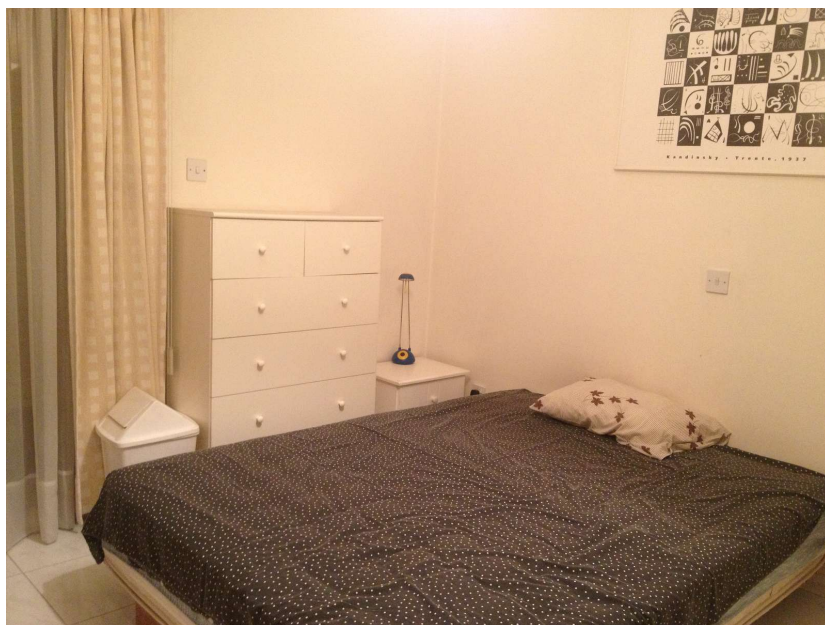

#### OUR ADDRESS

Athena Court B, 124 Amathountas Avenue, 4532, Limassol, Cyprus.  
mail@reluxestates.com  
<http://cyprusproperty.info>  
ICQ: 646-307-662 Skype: Relux\_Estates

ID 1001918  
Лимассол, Linopetra  
Apartment