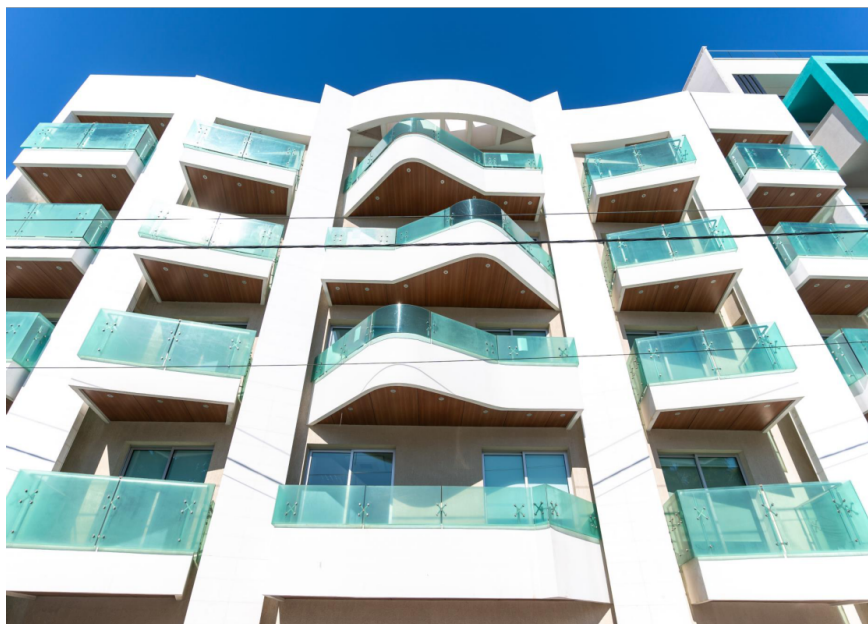

#### OUR ADDRESS

Athena Court B, 124 Amathountas Avenue, 4532, Limassol, Cyprus.  
mail@reluxestates.com  
http://cyprusproperty.info  
ICQ: 646-307-662 Skype: Relux\_Estates

ID 1009094  
Лимассол, Town Center  
Whole building